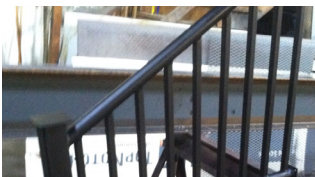

Steel Shed

Allow SWS and Maki Corporation to fulfill your structural steel needs. Our steel welding and fabrication shop can provide the professional builder with:

- Top plated and Web Filled Steel I beams
- Custom Steel Columns, including welded top and bottom plates, cut to length
- Custom Steel Brackets
- Steel flitch plate beams
- Mobile Welding Service
- Steel railings and barriers